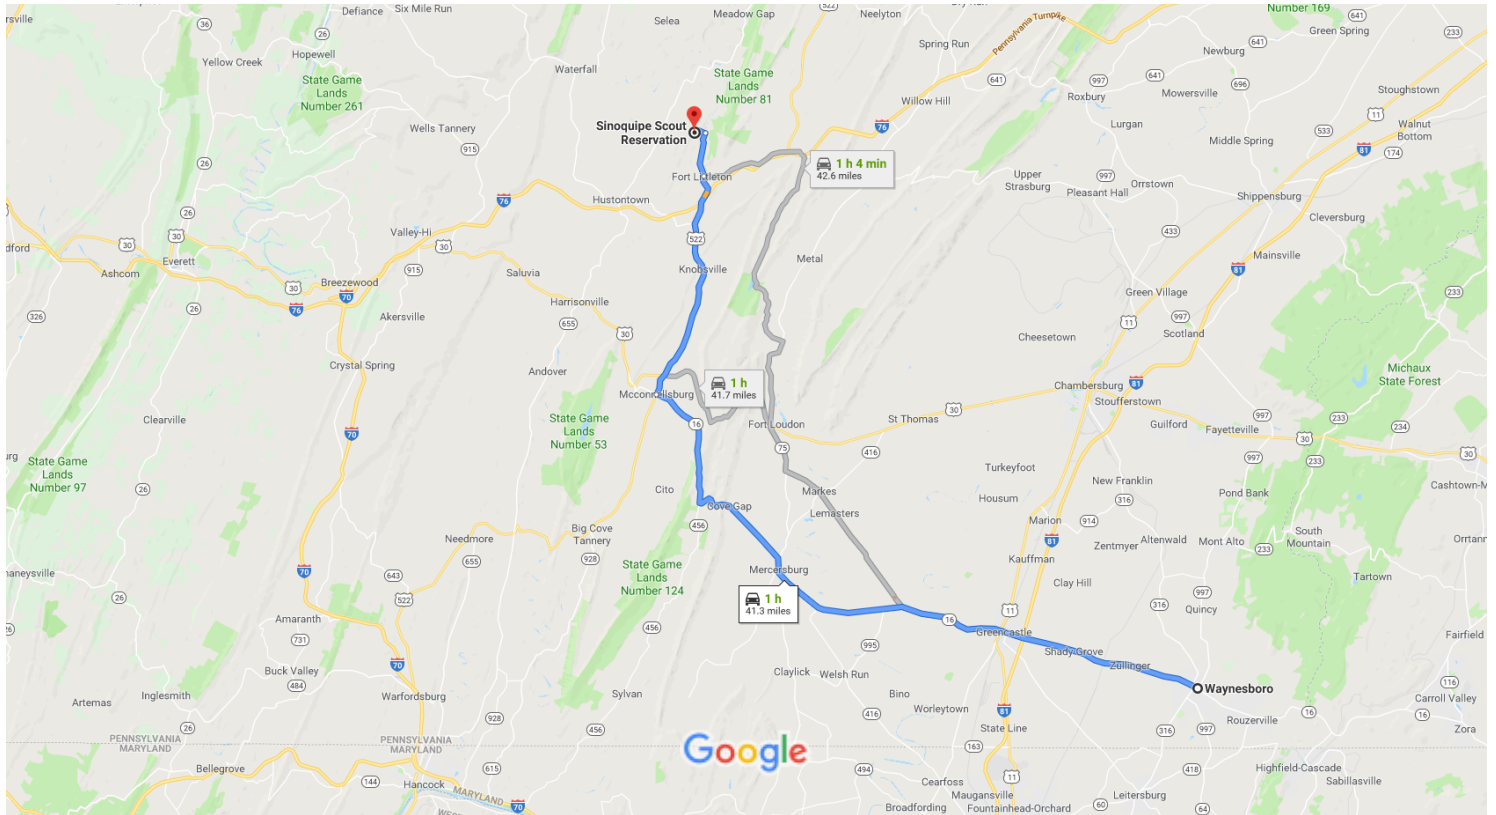

Waynesboro, Pennsylvania 17268 to Sinoquipe Scout Reservation

Drive 41.3 miles, 1 h

Map data ©2019 Google 2 mi

Waynesboro

Pennsylvania 17268

- ↑ 1. Head northwest on PA-16 W/Buchanan Trail E/W Main St toward N Mulberry St
i Continue to follow PA-16 W

 29.0 mi
- ↘ 2. Turn right onto US-522 N/N 2nd St/Great Cove Rd
i Continue to follow US-522 N/Great Cove Rd

 9.8 mi
- ↙ 3. Turn left onto Sinoquipe Rd

 1.9 mi
- ↙ 4. Turn left onto Boy Scout Rd

 0.6 mi
- ↘ 5. Turn right onto Camp Sinoquipe

 213 ft

Sinoquipe Scout Reservation

677 Boy Scout Rd, Fort Littleton, PA 17223

5/18/2019

Waynesboro, Pennsylvania 17268 to Sinoquipe Scout Reservation - Google Maps

These directions are for planning purposes only. You may find that construction projects, traffic, weather, or other events may cause conditions to differ from the map results, and you should plan your route accordingly. You must obey all signs or notices regarding your route.